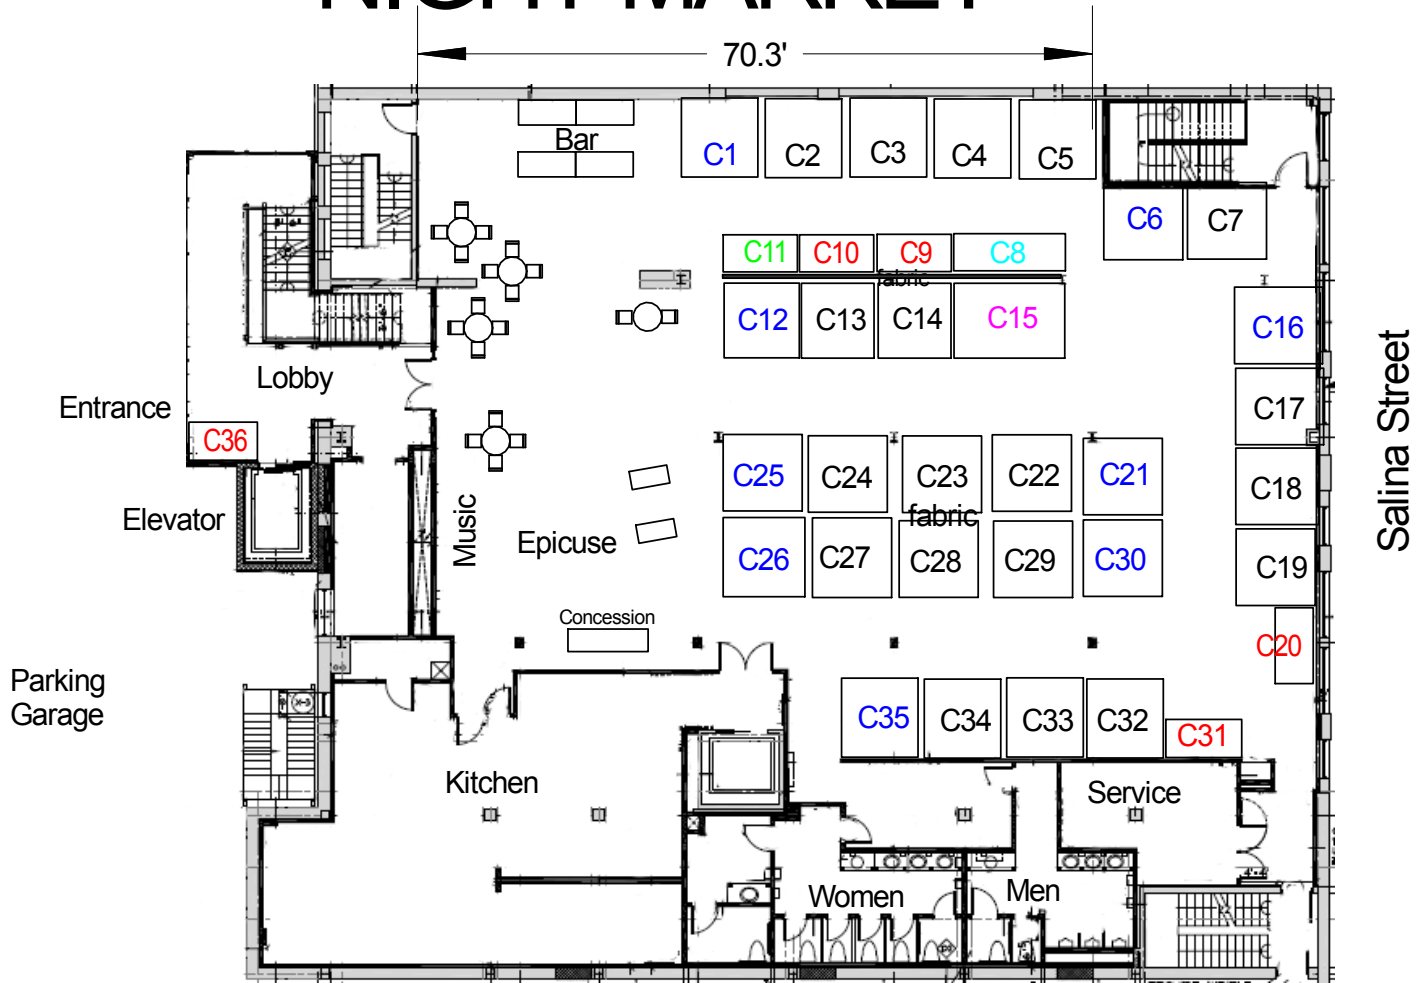

NIGHT MARKET

C15 8'x12' Premium booth area (1)

C1 8'x8' Corner booth area (9)

C2 8'x8' Booth area (19)

C11 4'x8' Corner booth area (1)

C8 4'x12' Booth area (1)

C13 4'x8' Booth area (5)

☐ hiboy table with 2 stools -

○ hiboy table-

⊕ cocktail Table-

- C1**
- C2**
- C3**
- C4**
- C5**
- C6**
- C7**
- C8**
- C9**
- C10**
- C11**
- C12**
- C13**
- C14**
- C15**
- C16**
- C17**
- C18**
- C19**
- C20**
- C21**
- C22**
- C23**
- C24**
- C25**
- C26**
- C27**
- C28**
- C29**
- C30**
- C31**
- C32**
- C33**
- C34**
- C35**
- C36**

Night Market

Coverly Ballroom on Third Floor

Scale:
1" = 20'

Date Prepared:
June 30, 2014

SKY Armory
351 South Clinton Street
Syracuse, New York 13202
315.473.0826
www.SKYarmory.com