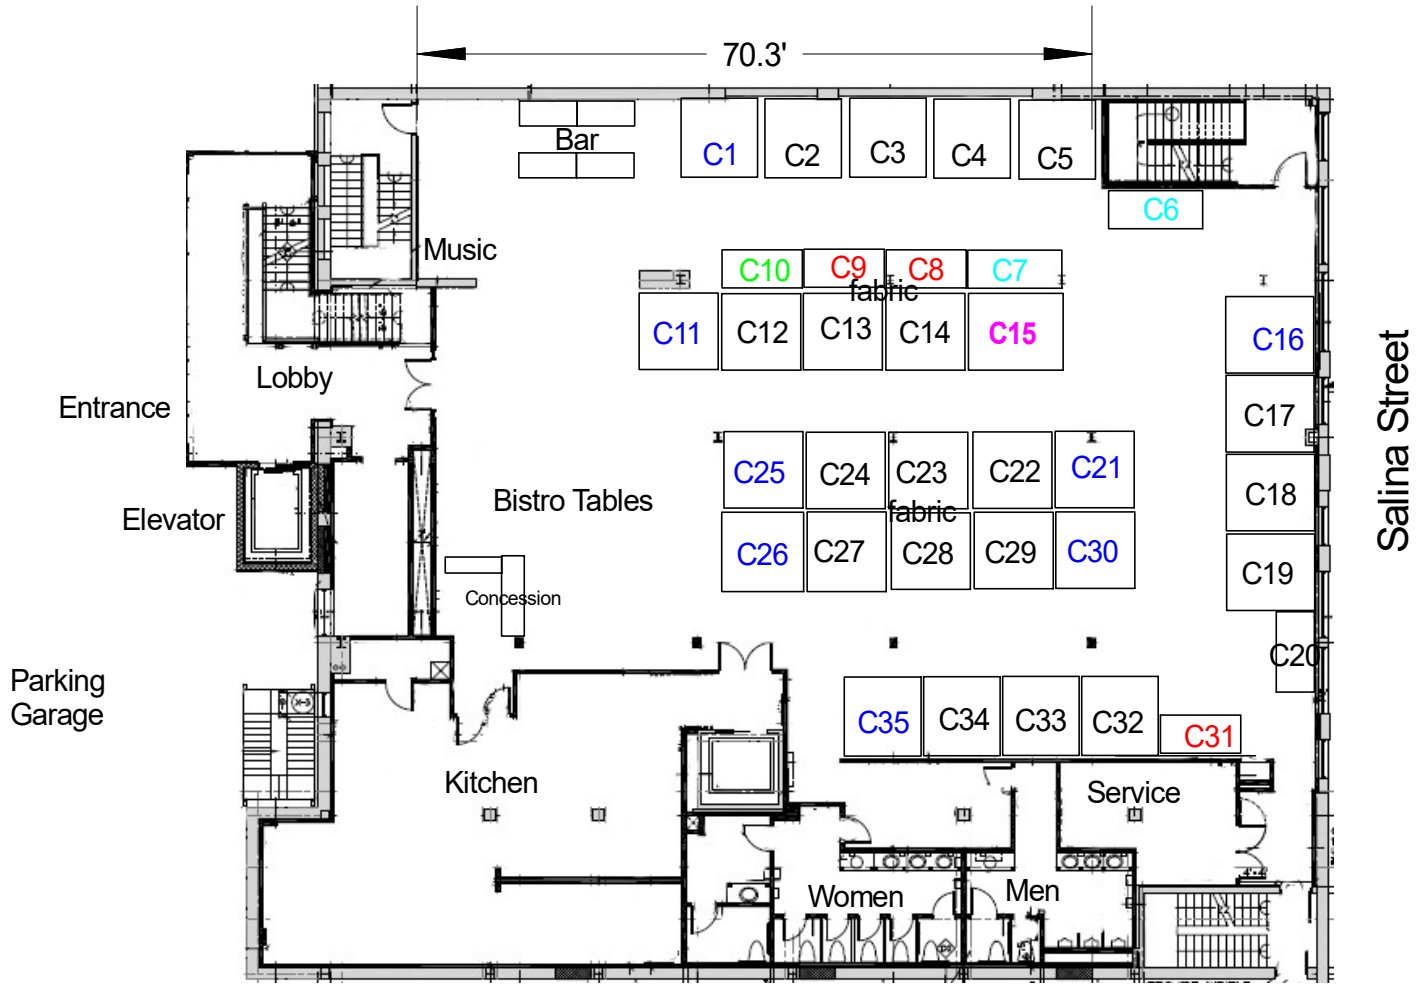

# NIGHT MARKET 2021

- C Premium Booth area
- C 8x8 Corner Booth area
- C 8x8 Booth area
- C 4x12 Booth area
- C 4x8 Booth area
- C 4x8 Corner Booth area